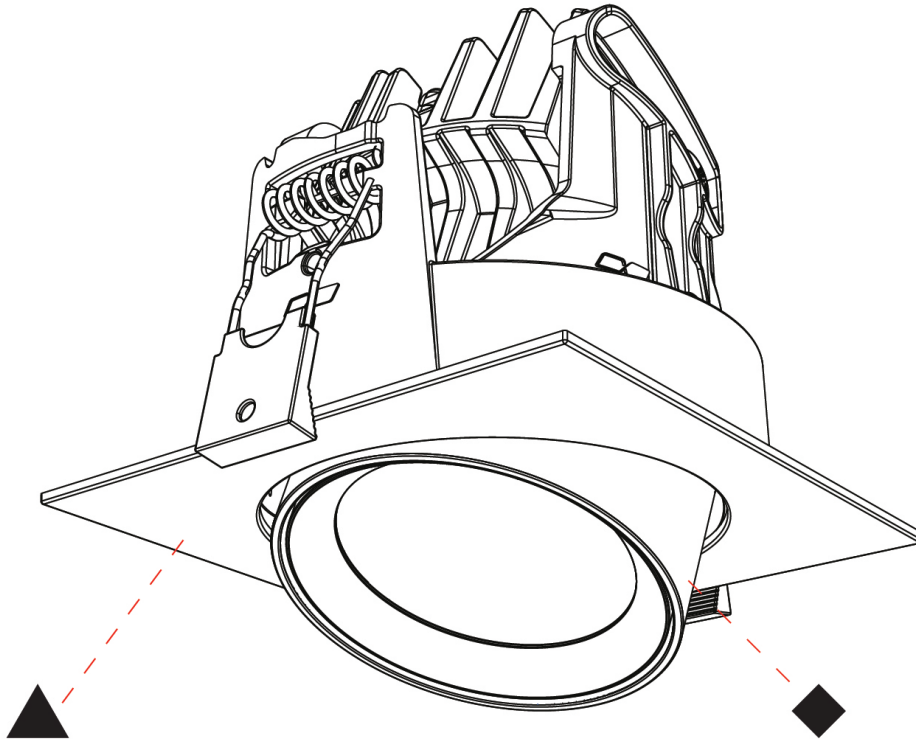

CENTRIQ SQUARE ADJUSTABLE RECESSED

A35985-

PROJECT	_____
TYPE	_____
SPECIFIER	_____
QUANTITY	_____
DATE	_____

A