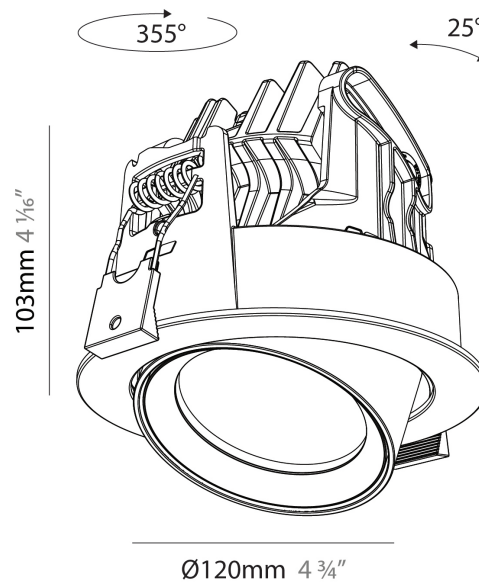

GENERAL

Series: Centriq
Subseries: Centriq Round Adjustable
Brand: Prolicht
Division: Architectural
Mounting Type: Recessed
Mounting Location: Ceiling
Subcategory: Spots

PHYSICAL

Shape: Cylinder
Diameter (mm): 120
Diameter (in): 4 ¾
Height (mm): 105
Height (in): 4 ⅛
Min. Recessing Depth (mm): 120
Min. Recessing Depth (in): 4 ¾
Light Distribution: Adjustable / Direct
Weight (kg): 0.651
Diffuser: Lens Pack - No Lens / Opal / Linear Spread Lens / Honeycomb / Spread Lens
Fixture Finish: SSR / BKV / CWI / CRY / HAB / LAG / UFT / ITA / RUA / RUR / MIC / FTG / MYG / TWT / LOD / PUS / FRO / FUP / KIA / POP / BLS / SPG / MEY / GOH / GUM / CHC / COM / ABZ / JAG / OBR / MOS / ROR
Fixture Material: Aluminum
Cut-out Measurements: Dia. 112mm / 4 7/16"

ELECTRICAL

Lamp Type: LED (Zhaga Standard)
Input Wattage (W): 27.4
Total Output Wattage (W): 24.6
Dimming: Dali Dimming
Driver Included: No
Driver Location: Remote
Driver Type: Constant Current - Universal
Driver Class: Class 2
Input Voltage (V): 120 - 277
Constant Current (MA): 700

LED

Color Temperature (°K): 2700-6500 Tunable White
Max. Delivered Lumen (lm): Max 2403
Nominal Lumen (lm): 2827
CRI: >90 CRI
Lamp Life (hrs): 50000

OPTICAL

Reflector°: 24 / 34 / 54
Adjustability: Rotational 350°; Tilt 90°

RATINGS AND CERTIFICATIONS

Certified By: Certified for North American Standards
IP rating: IP20