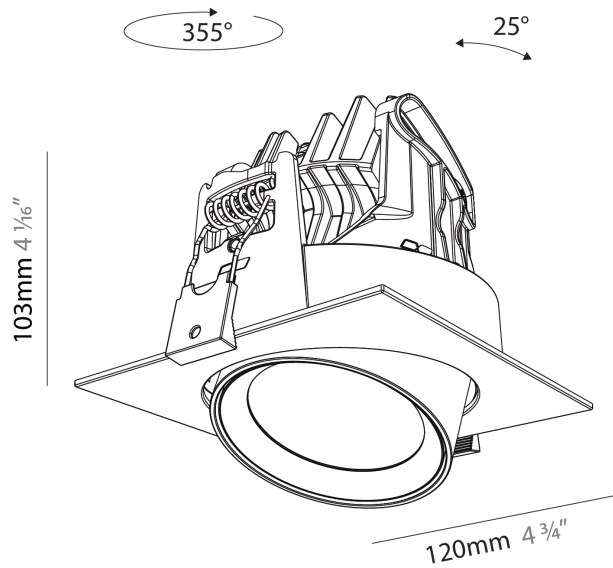

GENERAL

Series: Centriq
Subseries: Centriq Square Adjustable
Brand: Prolicht
Division: Architectural
Mounting Type: Recessed
Mounting Location: Ceiling
Subcategory: Spots

PHYSICAL

Shape: Cylinder
Diameter (mm): 120
Diameter (in): 4 3/4
Length (mm): 120
Length (in): 4 3/4
Height (mm): 105
Height (in): 4 1/8
Min. Recessing Depth (mm): 120
Min. Recessing Depth (in): 4 3/4
Light Distribution: Adjustable / Direct
Weight (kg): 0.665
Diffuser: Lens Pack - No Lens / Opal / Linear Spread Lens / Honeycomb / Spread Lens
Fixture Finish: SSR / BKV / CWI / CRY / HAB / LAG / UFT / ITA / RUA / RUR / MIC / FTG / MYG / TWT / LOD / PUS / FRO / FUP / KIA / POP / BLS / SPG / MEY / GOH / GUM / CHC / COM / ABZ / JAG / OBR / MOS / ROR
Fixture Material: Aluminum
Cut-out Measurements: Dia. 112mm / 4 7/16"

ELECTRICAL

Lamp Type: LED (Zhaga Standard)
Input Wattage (W): 27.4
Total Output Wattage (W): 24.6
Dimming: Dali Dimming
Driver Included: No
Driver Location: Remote
Driver Type: Constant Current - Universal
Driver Class: Class 2
Input Voltage (V): 120 - 277
Constant Current (MA): 700

LED

Color Temperature (°K): 2700-6500 Tunable White
Max. Delivered Lumen (lm): 2058 - 2329
Nominal Lumen (lm): 2497 - 2827
CRI: >90 CRI
Lamp Life (hrs): 50000

OPTICAL

Reflector°: 24 / 34 / 54
Adjustability: Rotational 350° / Tilt 25°

RATINGS AND CERTIFICATIONS

Certified By: CSA Certified to UL and CSA Standards
IP rating: IP20